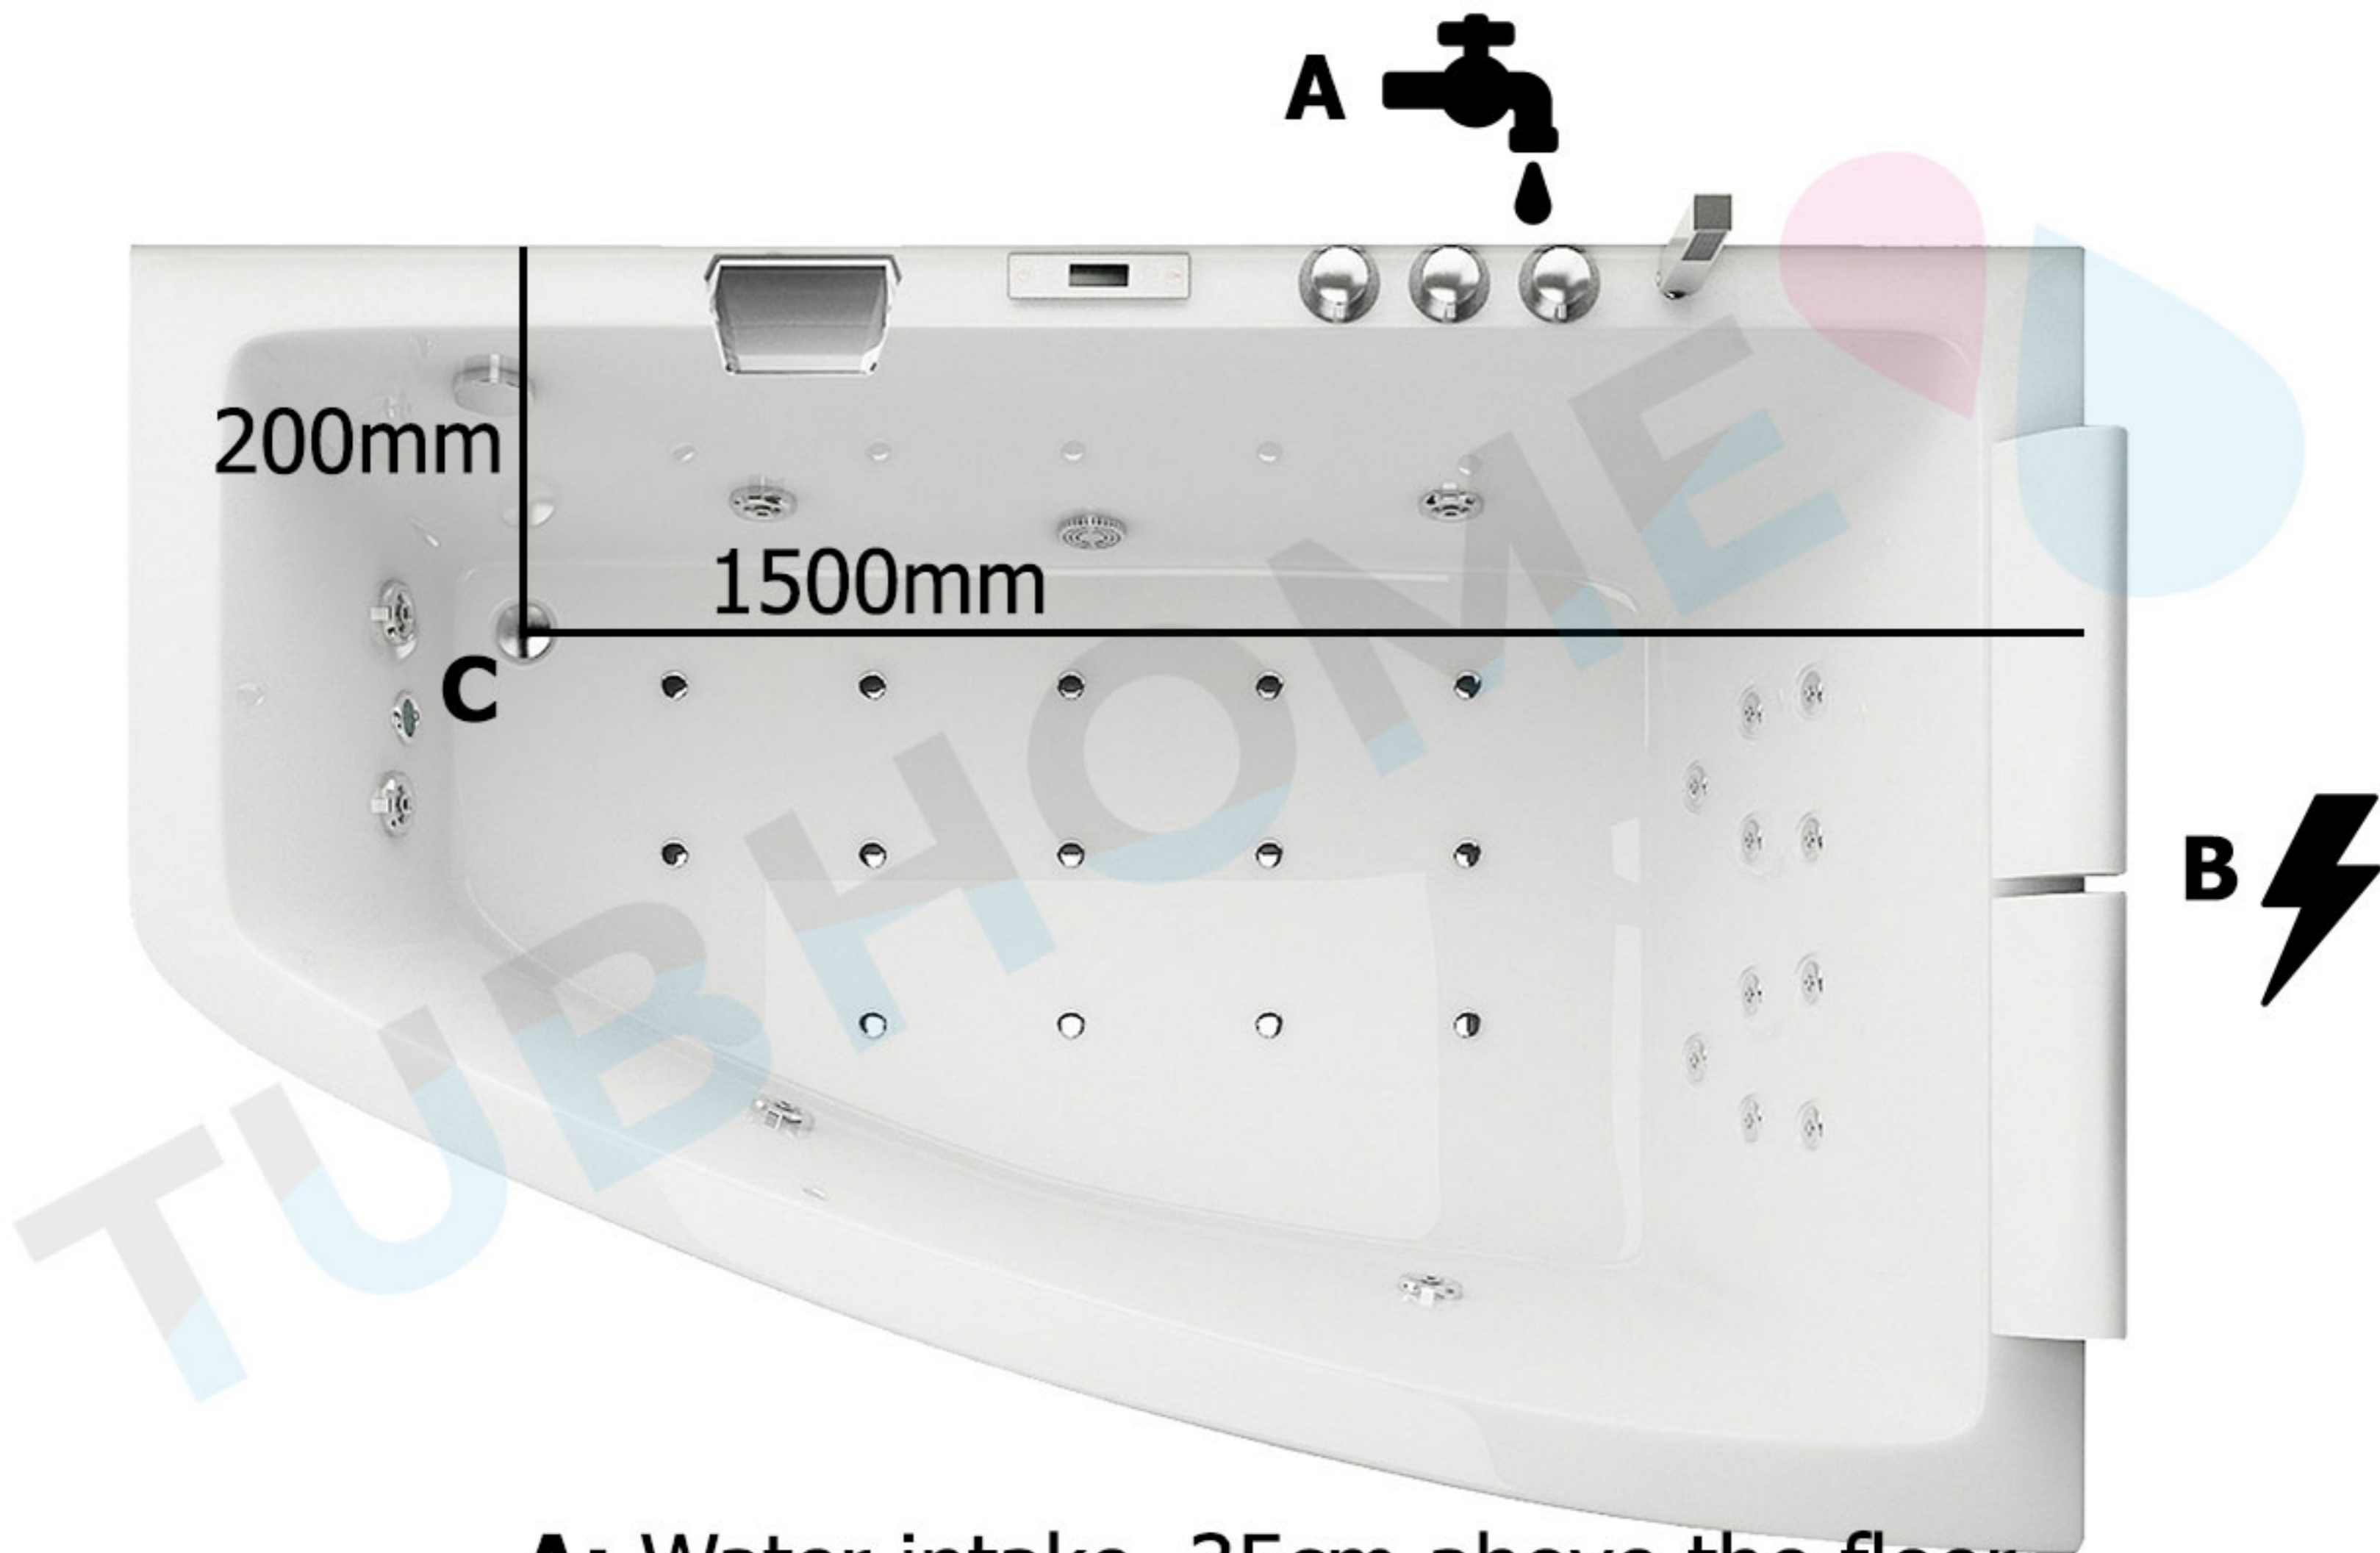

SPATEC Venus RIGHT

A: Water intake, 35cm above the floor

B: Electrical outlet, 35cm above the floor
230V – 16 A, 3x cable 2,5mm²

C: Drain