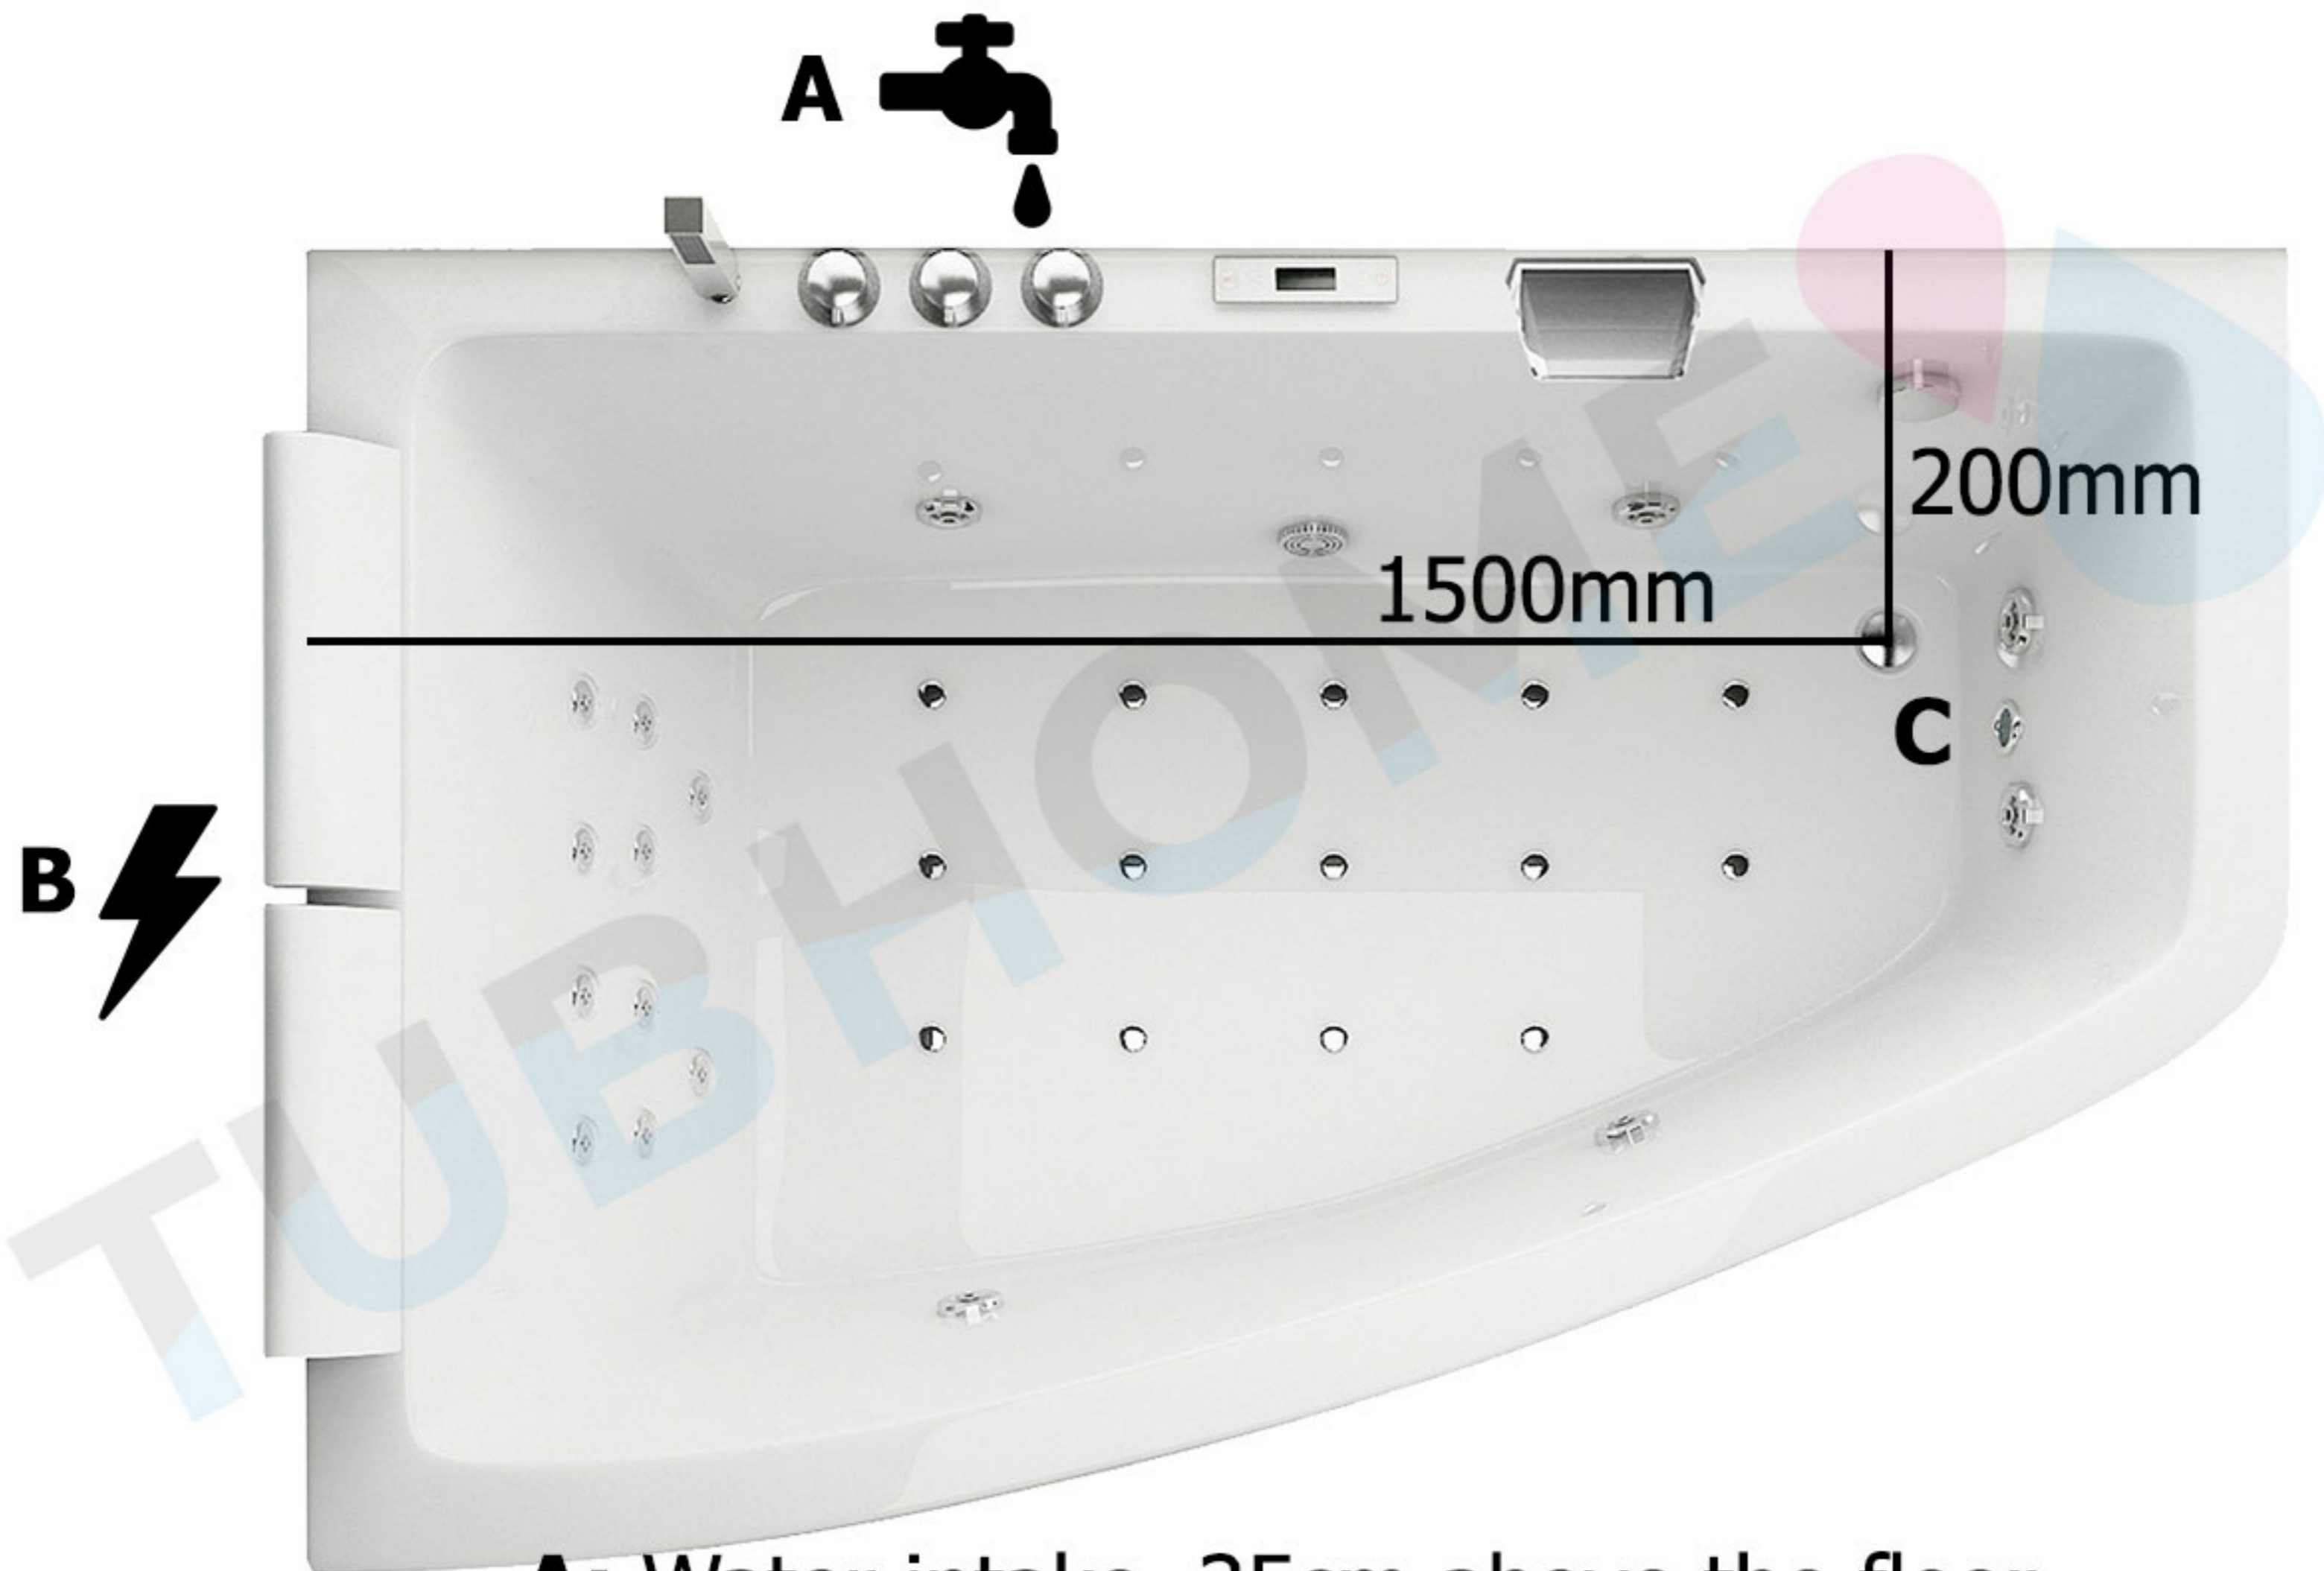

# SPATEC Venus LEFT

**A:** Water intake, 35cm above the floor

**B:** Electrical outlet, 35cm above the floor  
230V – 16 A, 3x cable 2,5mm<sup>2</sup>

**C:** Drain