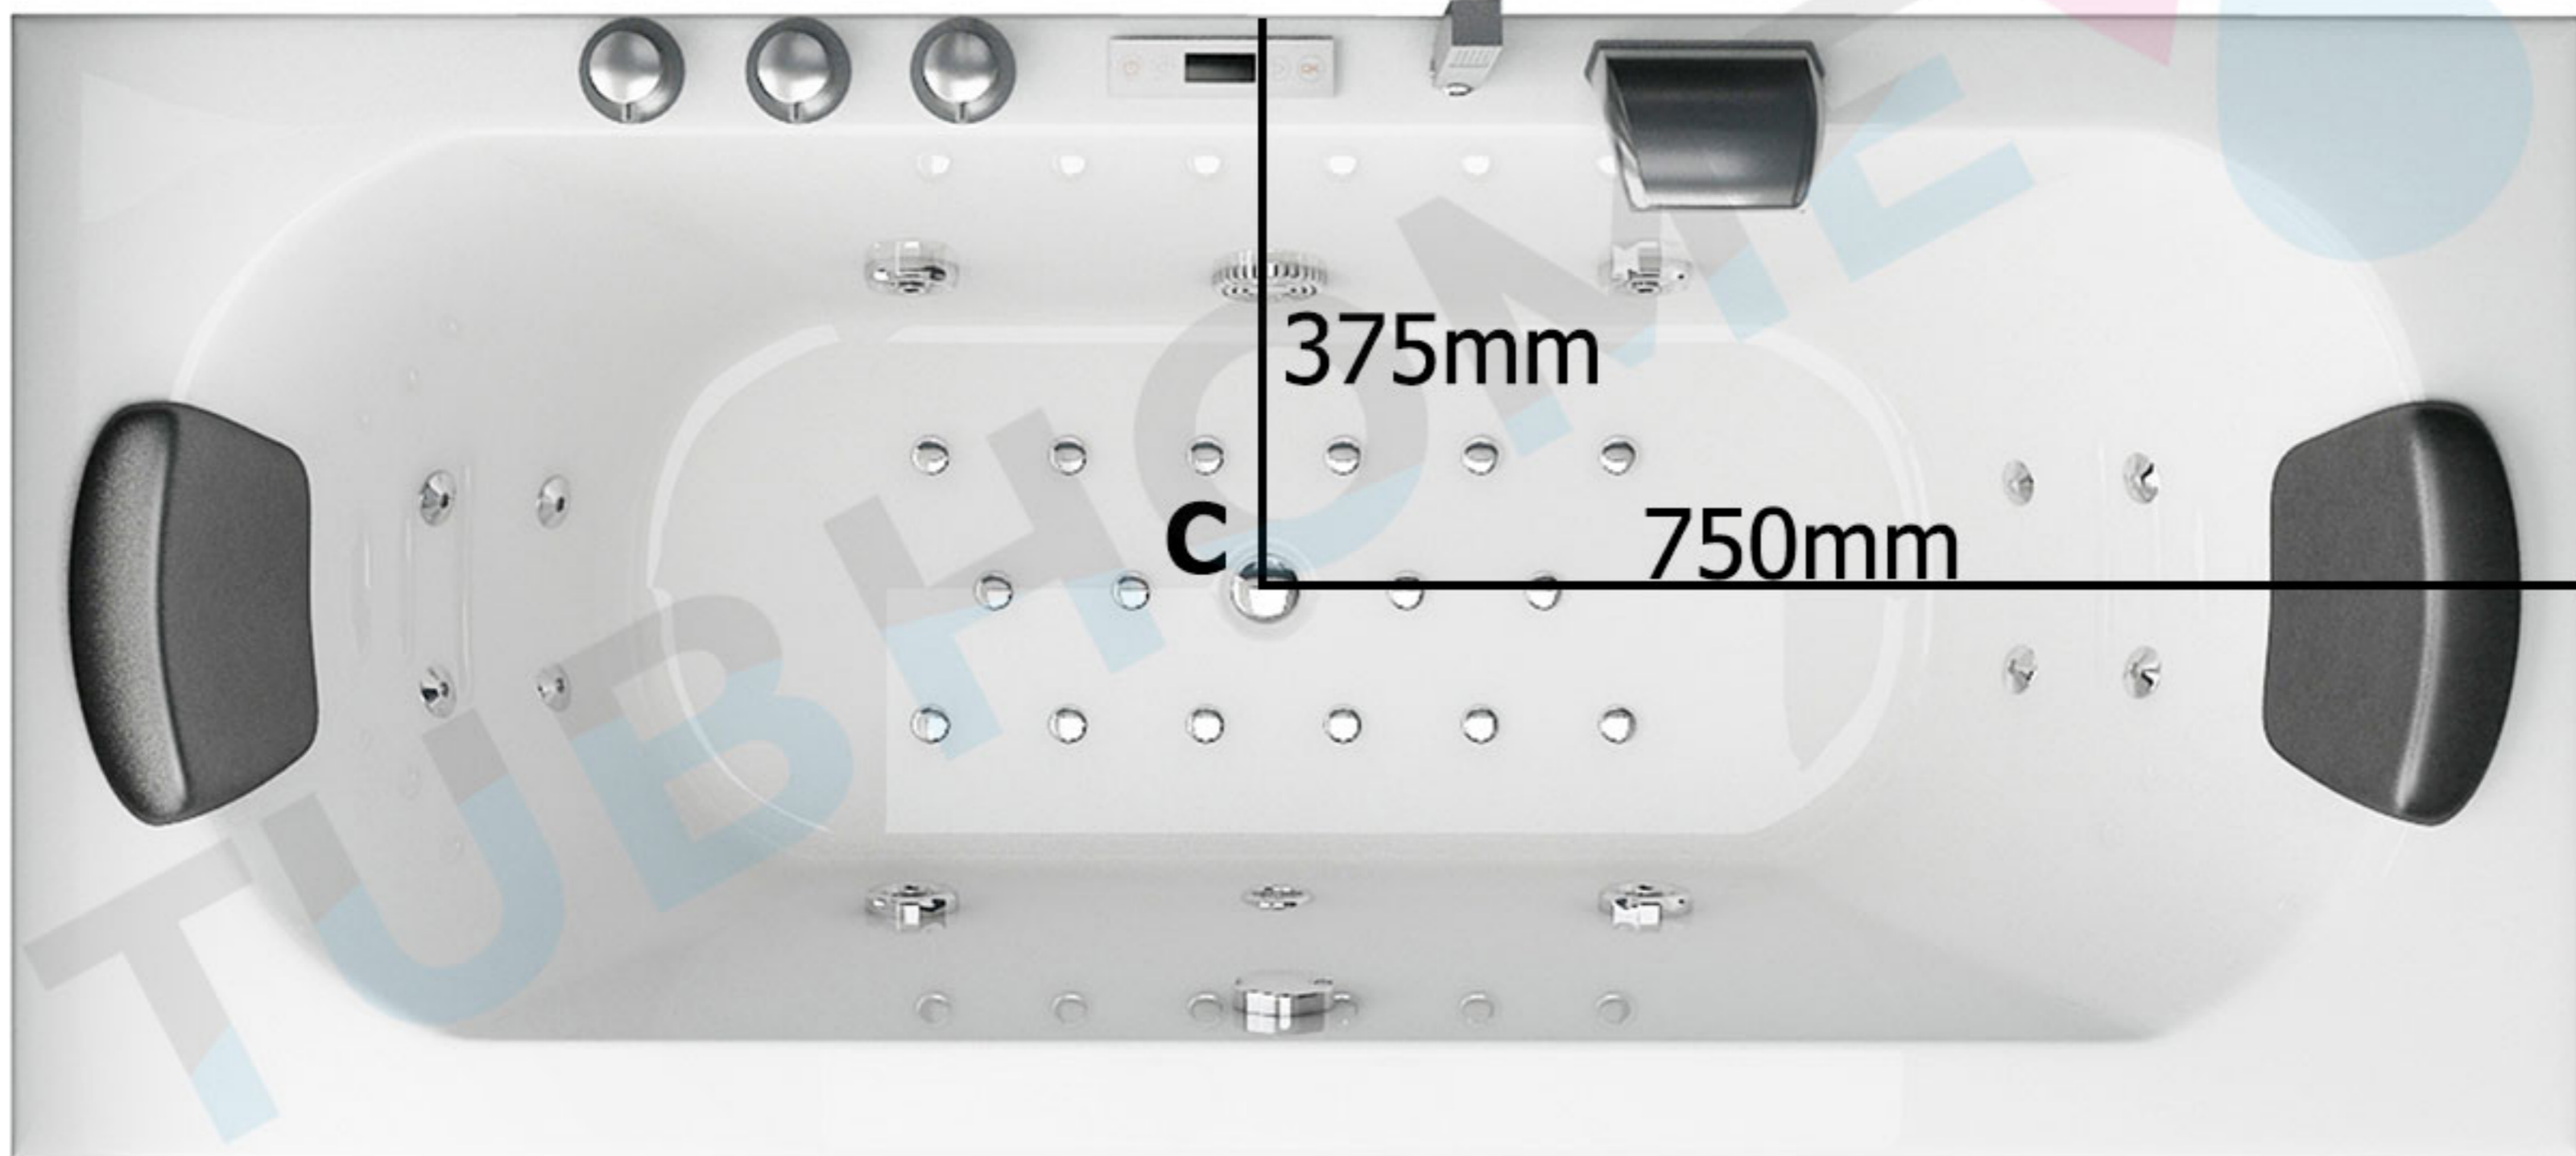

SPATEC Nova 150

A: Water intake, 35cm above the floor

B: Electrical outlet, 35cm above the floor
230V – 16 A, 3x cable 2,5mm²

C: Drain