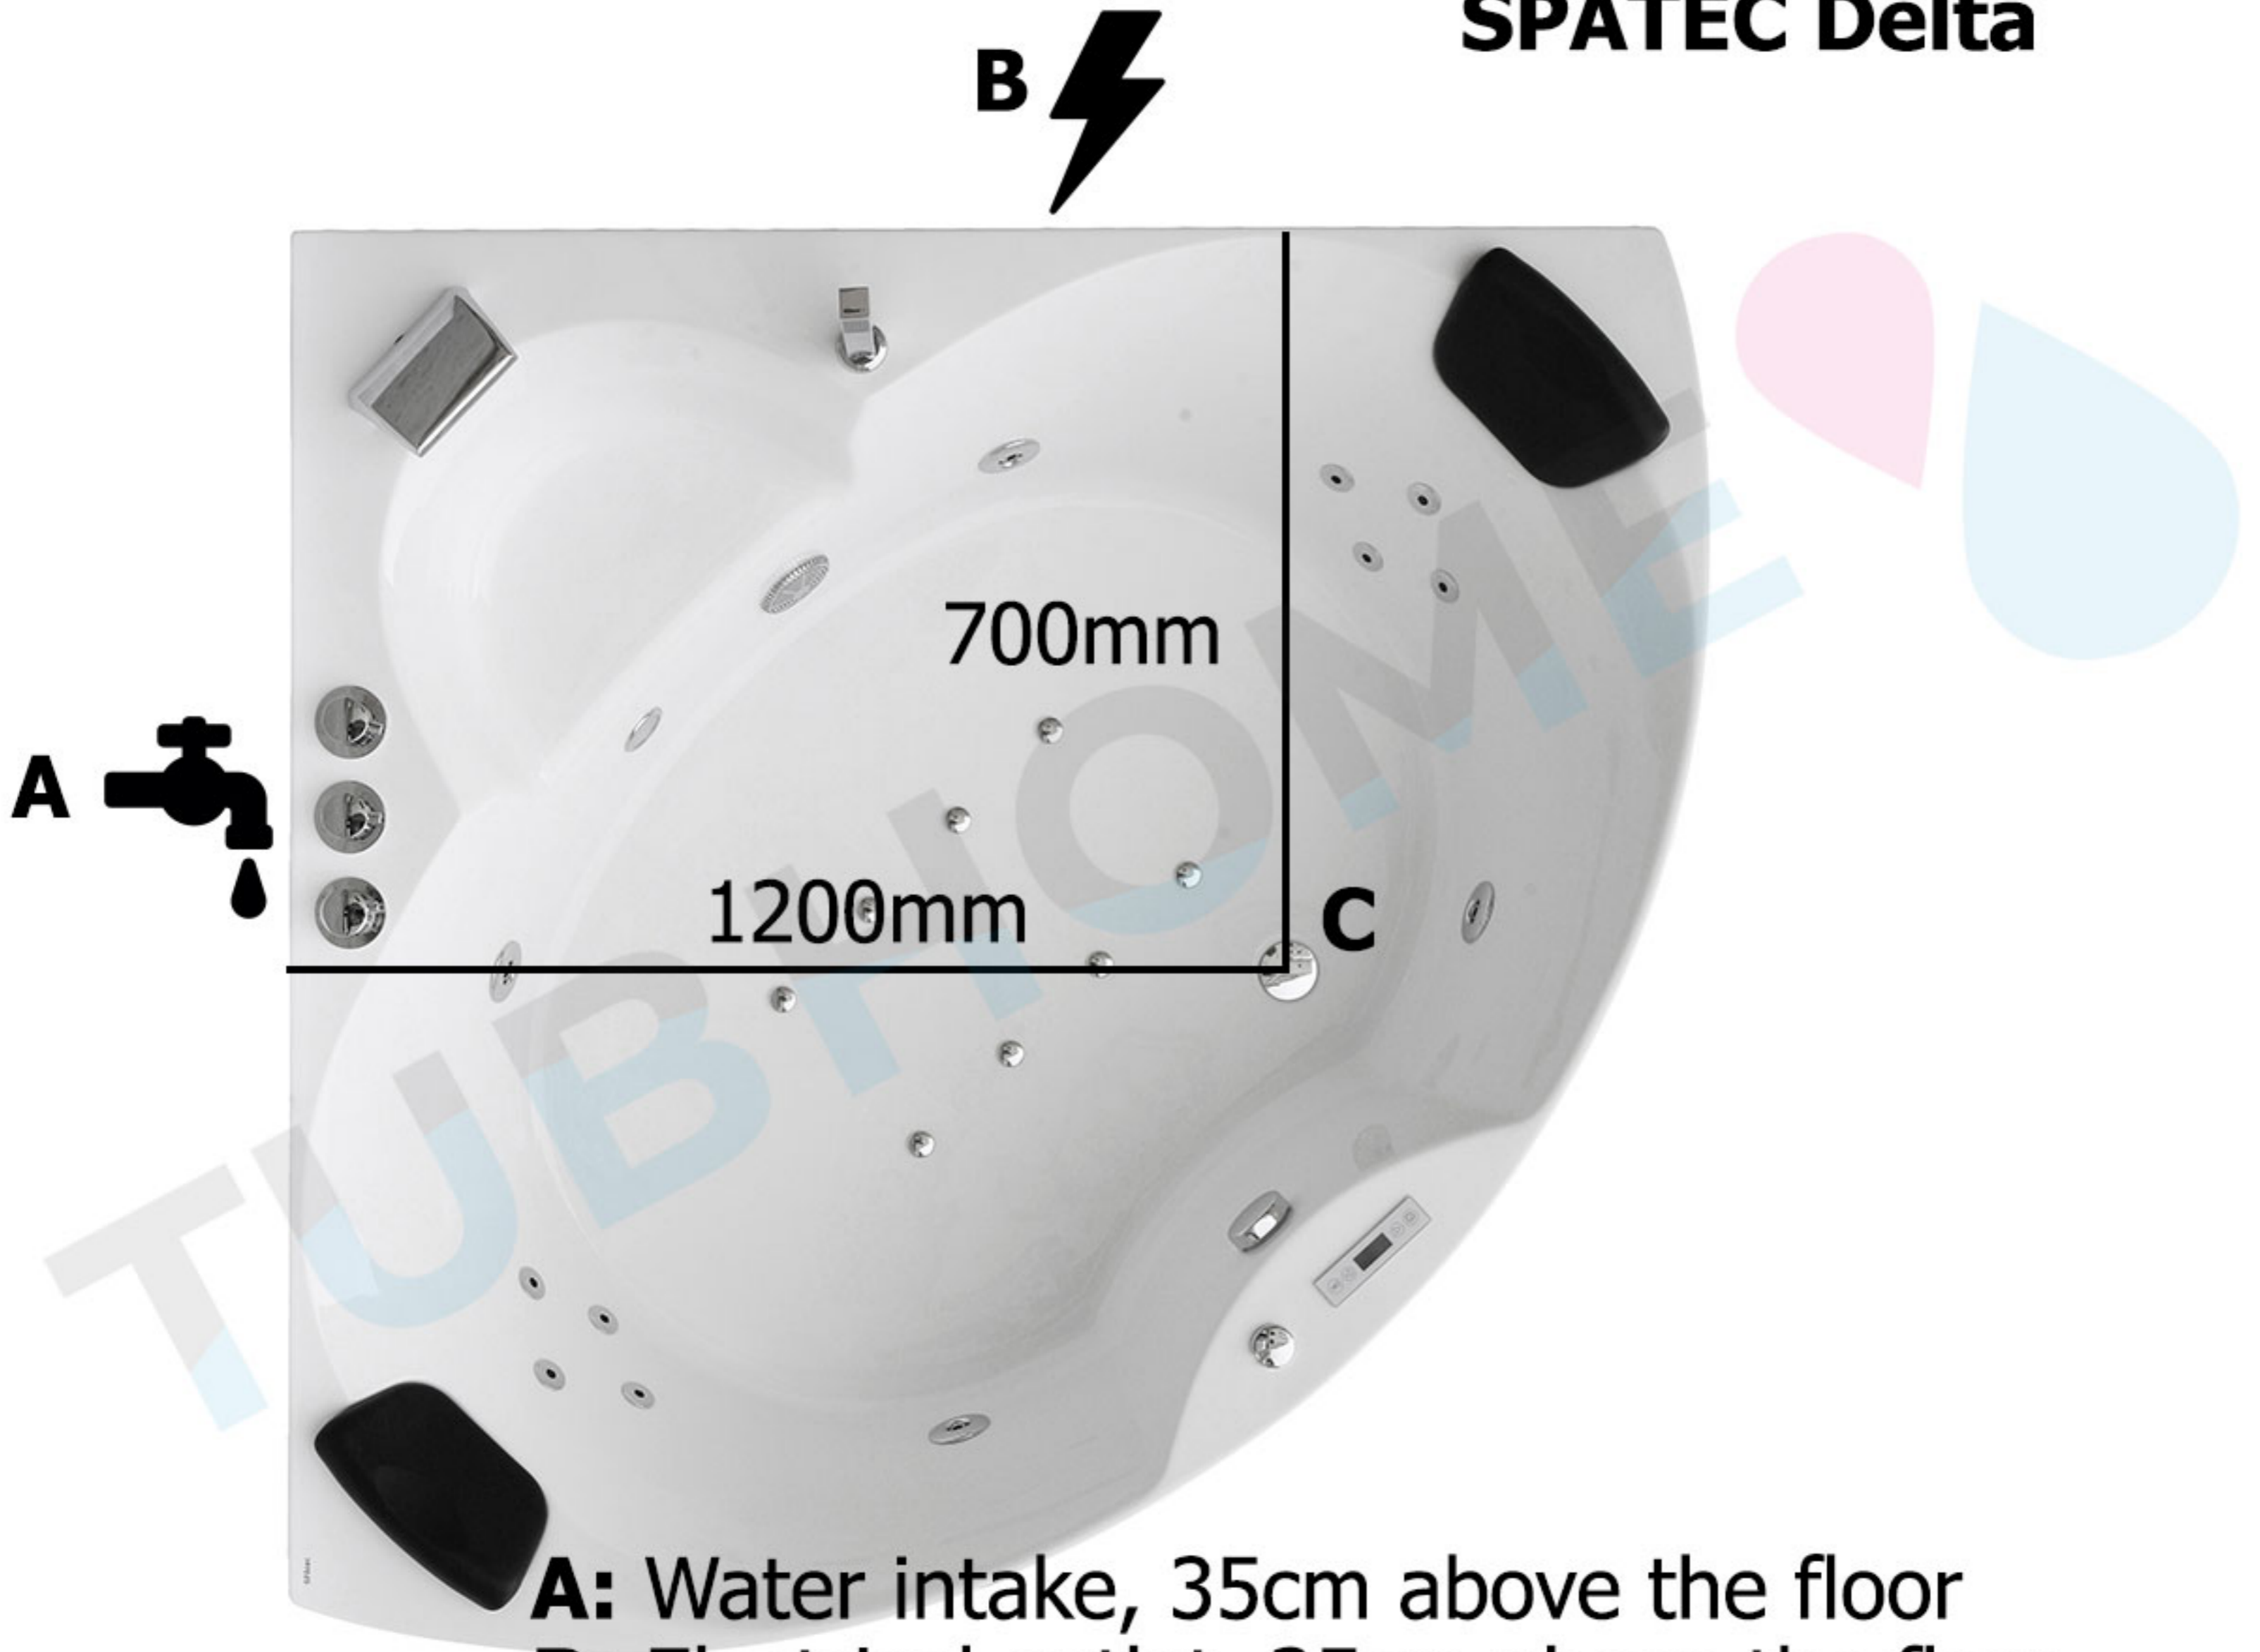

SPATEC Delta

A: Water intake, 35cm above the floor

B: Electrical outlet, 35cm above the floor
230V – 16 A, 3x cable 2,5mm²

C: Drain